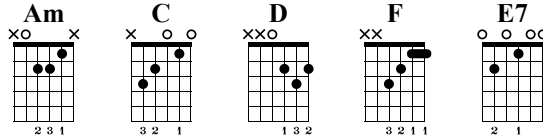

House of the Rising Sun

The Animals

Transcribed by Pete Cornell

Standard tuning

♩ = 120

A Intro

Let Ring Throughout Entire Song
Use Same Picking Pattern for All Chords

Am C D

1 2 3

el.guit.

Am C D

0 1 2 3 2 3 2

F Am E7

4 5 6

F Am E7

0 1 2 0 1 2 0 0 1

TAB

0	0	1	0	1	2	0	0	1
0	2	0	0	2	2	0	2	0

House of the Rising Sun

(with rakes)

Transcribed by Pete Cornell

Standard tuning
♩ = 120

Am C D

1 2 3