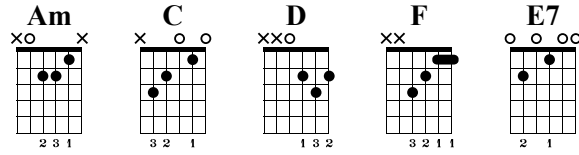

House of the Rising Sun

The Animals

Transcribed by Pete Cornell

Standard tuning

♩ = 120

A Intro

Let Ring Throughout Entire Song
Use Same Picking Pattern for All Chords

Am C D

2	3	2	3	2	0	1	2
0	2	3	3	2	3	2	0

E7 Am C

TAB

0	0	1	0	1	2	0	1	0
0	2	0	0	2	2	3	2	0

D F Am

TAB

2	3	2	3	2	0	1	2
0	2	3	3	2	3	2	0

E7 Am E7

TAB

0	0	1	0	1	2	0	0	1
0	2	0	0	2	2	0	2	0

House of the Rising Sun

(with rakes)

Transcribed by Pete Cornell

Standard tuning
♩ = 120

Am C D

1 2 3